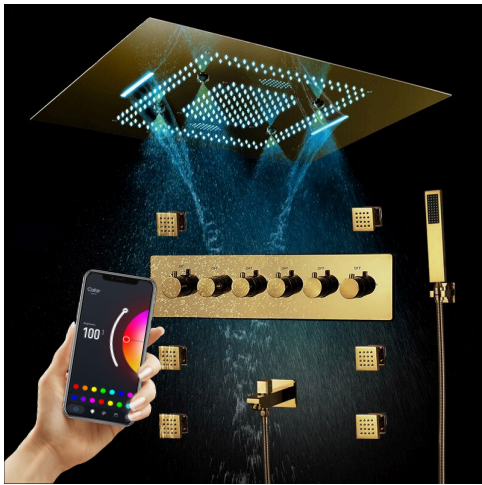

POLISHED GOLD LED PHONE CONTROLLED THERMOSTATIC RECESSED CEILING MOUNT RAINFALL WATERFALL MIST SHOWER SYSTEM WITH HAND SHOWER AND JETTED BODY SPRAYS SPECIFICATIONS

Shower Head

Product shown is only for installation display purpose

- Shower Panel /Hose Material: 304 Stainless Steel
- Shower Head Size: 800*600 mm
- Showerheads Install: Embedded Ceiling Mounted
- Concealed Mixer Install: Wall-Mounted
- LED Shower Head Functions: Rainfall, Waterfall, Mist
- Water Pressure: 0.3 MPA
- Water Flow: 16L/min~28L/min
- Shower Accessories Material: Brass
- LED Light: Need to Connect Power
- Shower Hose Length: 1.5M
- AC: 100-265V 50/60Hz
- Music: Need Bluetooth

Kinds of color **64**
temperature adjustable

WiFi
Built-in WIFI
Phone control color

**Color software App install instruction
download name: Smart Life**

All dimensions and specifications are nominal and may vary. Use actual products for accuracy in critical situations.

Shower Mixer

Product shown is only for installation display purpose

Shower Mixer Connections

Hand Shower

Flow Rate: 2.0 GPM / 7.6 LPM

Spout

Body Jet

Thread Interface Size: G 1/2 Inch
 Type: Fixed Rotatable Type
 Installation Type: Wall Mounted
 Material: Brass
 Feature: Can rotate 360 degrees
 Flow Rate: 1.5 GPM / 5.7 LPM (each Bodyspray)