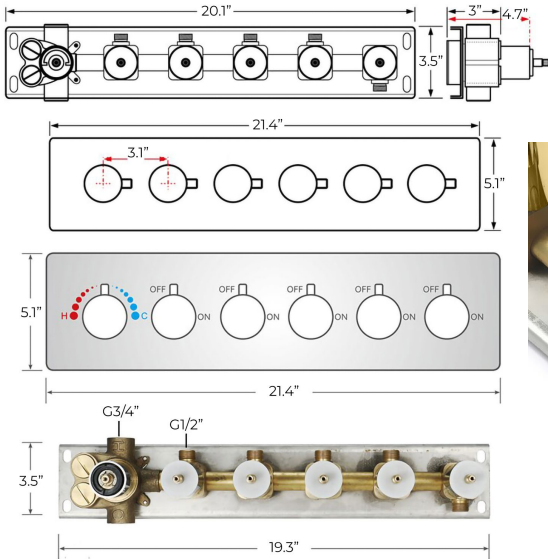

POLISHED GOLD LED PHONE CONTROLLED THERMOSTATIC RECESSED CEILING MOUNT RAINFALL WATERFALL MIST SHOWER SYSTEM WITH HAND SHOWER AND JETTED BODY SPRAYS SPECIFICATIONS

Shower Head

Product shown is only for installation display purpose

- Shower Panel /Hose Material: 304 Stainless Steel
- Shower Head Size: 800*600 mm
- Showerheads Install: Embedded Ceiling Mounted
- Concealed Mixer Install: Wall-Mounted
- LED Shower Head Functions: Rainfall, Waterfall, Mist
- Water Pressure: 0.3 MPA
- Water Flow: 16L/min~28L/min
- Shower Accessories Material: Brass
- LED Light: Need to Connect Power
- Shower Hose Length: 1.5M
- AC: 100-265V 50/60Hz
- Music: Need Bluetooth

Kinds of color **64**
temperature adjustable

WiFi
Built-in WIFI
Phone control color

**Color software App install instruction
download name: Smart Life**

All dimensions and specifications are nominal and may vary. Use actual products for accuracy in critical situations.

Shower Mixer

Product shown is only for installation display purpose

Shower Mixer Connections

Hand Shower

Flow Rate: 2.0 GPM / 7.6 LPM

Spout

Body Jet

Thread Interface Size: G 1/2 Inch
 Type: Fixed Rotatable Type
 Installation Type: Wall Mounted
 Material: Brass
 Feature: Can rotate 360 degrees
 Flow Rate: 1.5 GPM / 5.7 LPM (each Bodyspray)