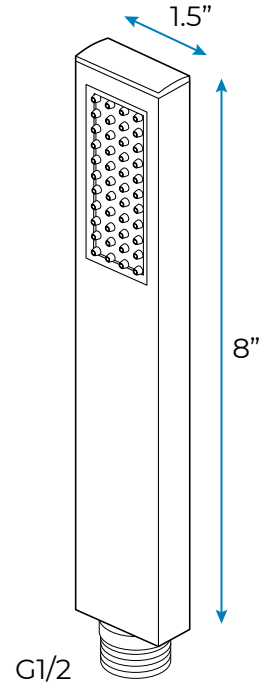

- Shower Panel /Hose Material: 304 Stainless Steel
- Shower Head Size: 800*600 mm
- Showerheads Install: Embedded Ceiling Mounted
- Concealed Mixer Install: Wall-Mounted
- LED Shower Head Functions: Rainfall, Waterfall, Mist
- Water Pressure: 0.3 MPA
- Water Flow: 16L/min~28L/min
- Shower Accessories Material: Brass
- LED Light: Need to Connect Power
- Shower Hose Length: 1.5M
- AC: 100-265V 50/60Hz
- Music: Need Bluetooth

Shower Mixer

Product shown is only for installation display purpose

Shower Mixer Connections

Hand Shower

Flow Rate: 2.0 GPM / 7.6 LPM

Spout

Body Jet

Thread Interface Size: G 1/2 Inch
 Type: Fixed Rotatable Type
 Installation Type: Wall Mounted
 Material: Brass
 Feature: Can rotate 360 degrees
 Flow Rate: 1.5 GPM / 5.7 LPM (each Bodyspray)