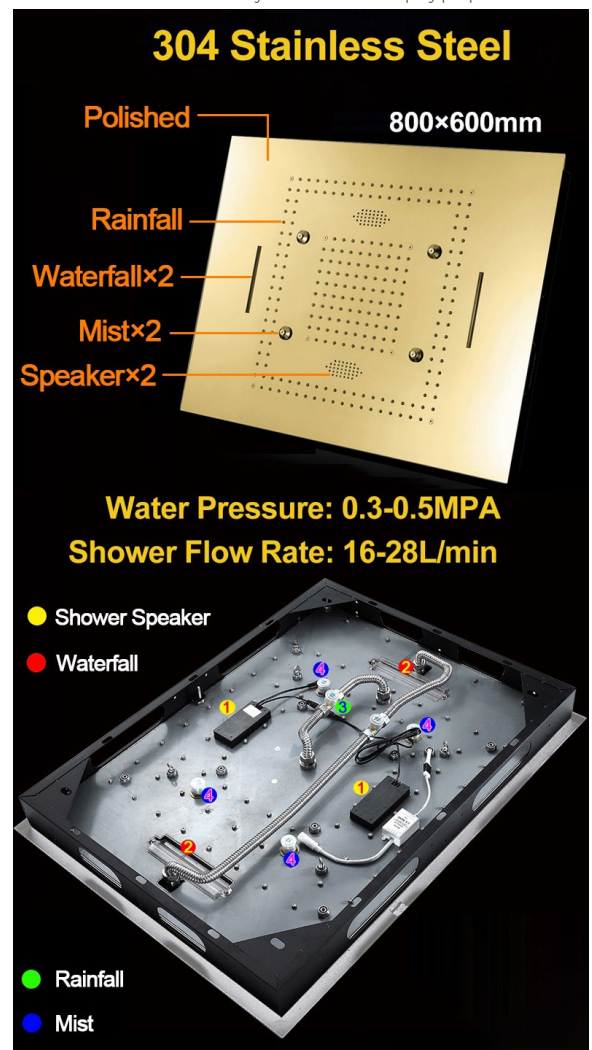

POLISHED GOLD LED PHONE CONTROLLED THERMOSTATIC RECESSED CEILING MOUNT RAINFALL WATERFALL MIST SHOWER SYSTEM WITH HAND SHOWER AND JETTED BODY SPRAYS SPECIFICATIONS

Shower Head

Product shown is only for installation display purpose

- Shower Panel /Hose Material: 304 Stainless Steel
- Shower Head Size: 800*600 mm
- Showerheads Install: Embedded Ceiling Mounted
- Concealed Mixer Install: Wall-Mounted
- LED Shower Head Functions: Rainfall, Waterfall, Mist
- Water Pressure: 0.3 MPA
- Water Flow: 16L/min~28L/min
- Shower Accessories Material: Brass
- LED Light: Need to Connect Power
- Shower Hose Length: 1.5M
- AC: 100-265V 50/60Hz
- Music: Need Bluetooth

Kinds of color **64**
temperature adjustable

WiFi
Built-in WIFI
Phone control color

**Color software App install instruction
download name: Smart Life**

All dimensions and specifications are nominal and may vary. Use actual products for accuracy in critical situations.

Shower Mixer

Product shown is only for installation display purpose

Shower Mixer Connections

Hand Shower

Flow Rate: 2.0 GPM / 7.6 LPM

Spout

Body Jet

Thread Interface Size: G 1/2 Inch
 Type: Fixed Rotatable Type
 Installation Type: Wall Mounted
 Material: Brass
 Feature: Can rotate 360 degrees
 Flow Rate: 1.5 GPM / 5.7 LPM (each Bodyspray)