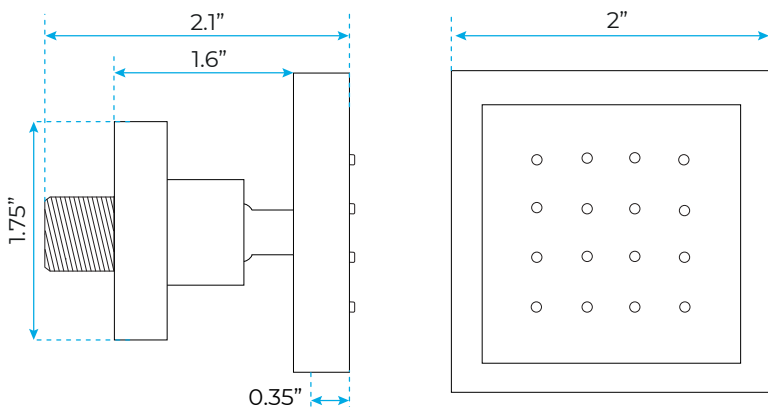

- Shower Panel /Hose Material: 304 Stainless Steel
- Shower Head Size: 800*600 mm
- Showerheads Install: Embedded Ceiling Mounted
- Concealed Mixer Install: Wall-Mounted
- LED Shower Head Functions: Rainfall, Waterfall, Mist
- Water Pressure: 0.3 MPA
- Water Flow: 16L/min~28L/min
- Shower Accessories Material: Brass
- LED Light: Need to Connect Power
- Shower Hose Length: 1.5M
- AC: 100-265V 50/60Hz
- Music: Need Bluetooth

Kinds of color **64**
temperature adjustable

WiFi
Built-in WIFI
Phone control color

**Color software App install instruction
download name: Smart Life**

All dimensions and specifications are nominal and may vary. Use actual products for accuracy in critical situations.

Shower Mixer

Product shown is only for installation display purpose

Shower Mixer Connections

Hand Shower

Flow Rate: 2.0 GPM / 7.6 LPM

Spout

Body Jet

Thread Interface Size: G 1/2 Inch
 Type: Fixed Rotatable Type
 Installation Type: Wall Mounted
 Material: Brass
 Feature: Can rotate 360 degrees
 Flow Rate: 1.5 GPM / 5.7 LPM (each Bodyspray)