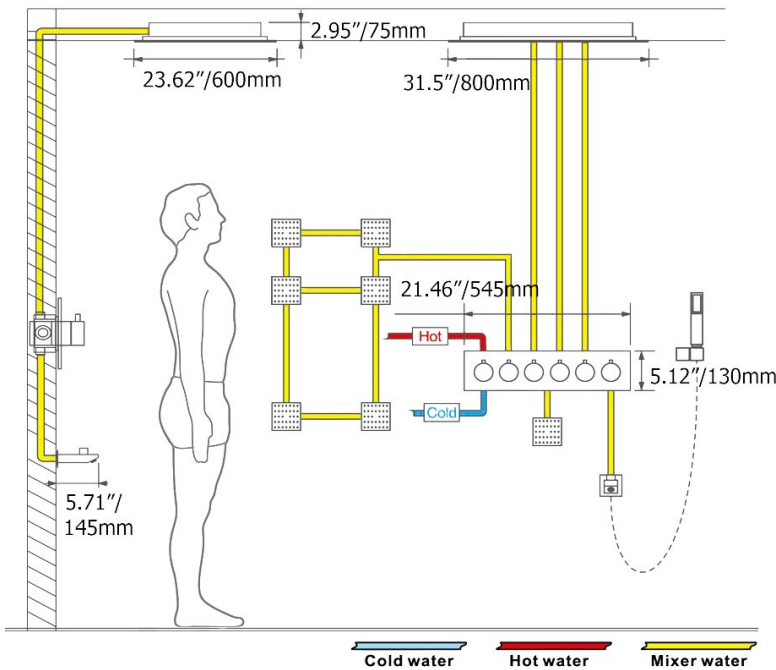

- Shower Panel /Hose Material: 304 Stainless Steel
- Shower Head Size: 800*600 mm
- Showerheads Install: Embedded Ceiling Mounted
- Concealed Mixer Install: Wall-Mounted
- LED Shower Head Functions: Rainfall, Waterfall, Mist
- Water Pressure: 0.3 MPA
- Water Flow: 16L/min~28L/min
- Shower Accessories Material: Brass
- LED Light: Need to Connect Power
- Shower Hose Length: 1.5M
- AC: 100-265V 50/60Hz
- Music: Need Bluetooth

Kinds of color **64**
temperature adjustable

WiFi
Built-in WIFI
Phone control color

**Color software App install instruction
download name: Smart Life**

All dimensions and specifications are nominal and may vary. Use actual products for accuracy in critical situations.

Shower Mixer

Product shown is only for installation display purpose

Shower Mixer Connections

Hand Shower

Flow Rate: 2.0 GPM / 7.6 LPM

Spout

Body Jet

Thread Interface Size: G 1/2 Inch
 Type: Fixed Rotatable Type
 Installation Type: Wall Mounted
 Material: Brass
 Feature: Can rotate 360 degrees
 Flow Rate: 1.5 GPM / 5.7 LPM (each Bodyspray)