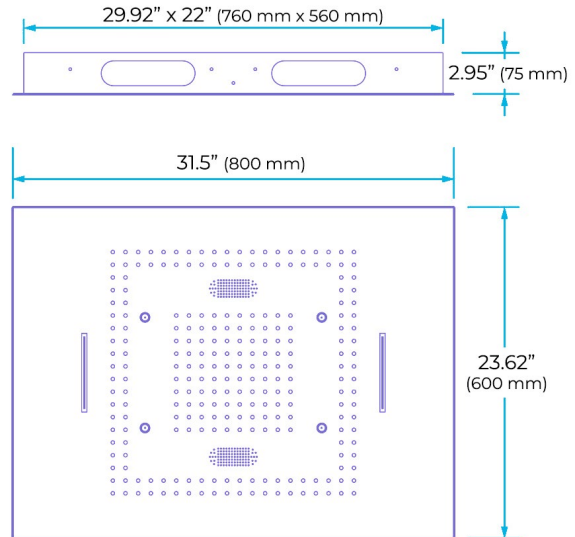

POLISHED GOLD LED PHONE CONTROLLED THERMOSTATIC RECESSED CEILING MOUNT RAINFALL WATERFALL MIST SHOWER SYSTEM WITH HAND SHOWER AND JETTED BODY SPRAYS SPECIFICATIONS

Shower Head

Product shown is only for installation display purpose

- Shower Panel /Hose Material: 304 Stainless Steel
- Shower Head Size: 800*600 mm
- Showerheads Install: Embedded Ceiling Mounted
- Concealed Mixer Install: Wall-Mounted
- LED Shower Head Functions: Rainfall, Waterfall, Mist
- Water Pressure: 0.3 MPA
- Water Flow: 16L/min~28L/min
- Shower Accessories Material: Brass
- LED Light: Need to Connect Power
- Shower Hose Length: 1.5M
- AC: 100-265V 50/60Hz
- Music: Need Bluetooth

Shower Mixer

Product shown is only for installation display purpose

Shower Mixer Connections

Hand Shower

Flow Rate: 2.0 GPM / 7.6 LPM

Spout

Body Jet

Thread Interface Size: G 1/2 Inch
 Type: Fixed Rotatable Type
 Installation Type: Wall Mounted
 Material: Brass
 Feature: Can rotate 360 degrees
 Flow Rate: 1.5 GPM / 5.7 LPM (each Bodyspray)